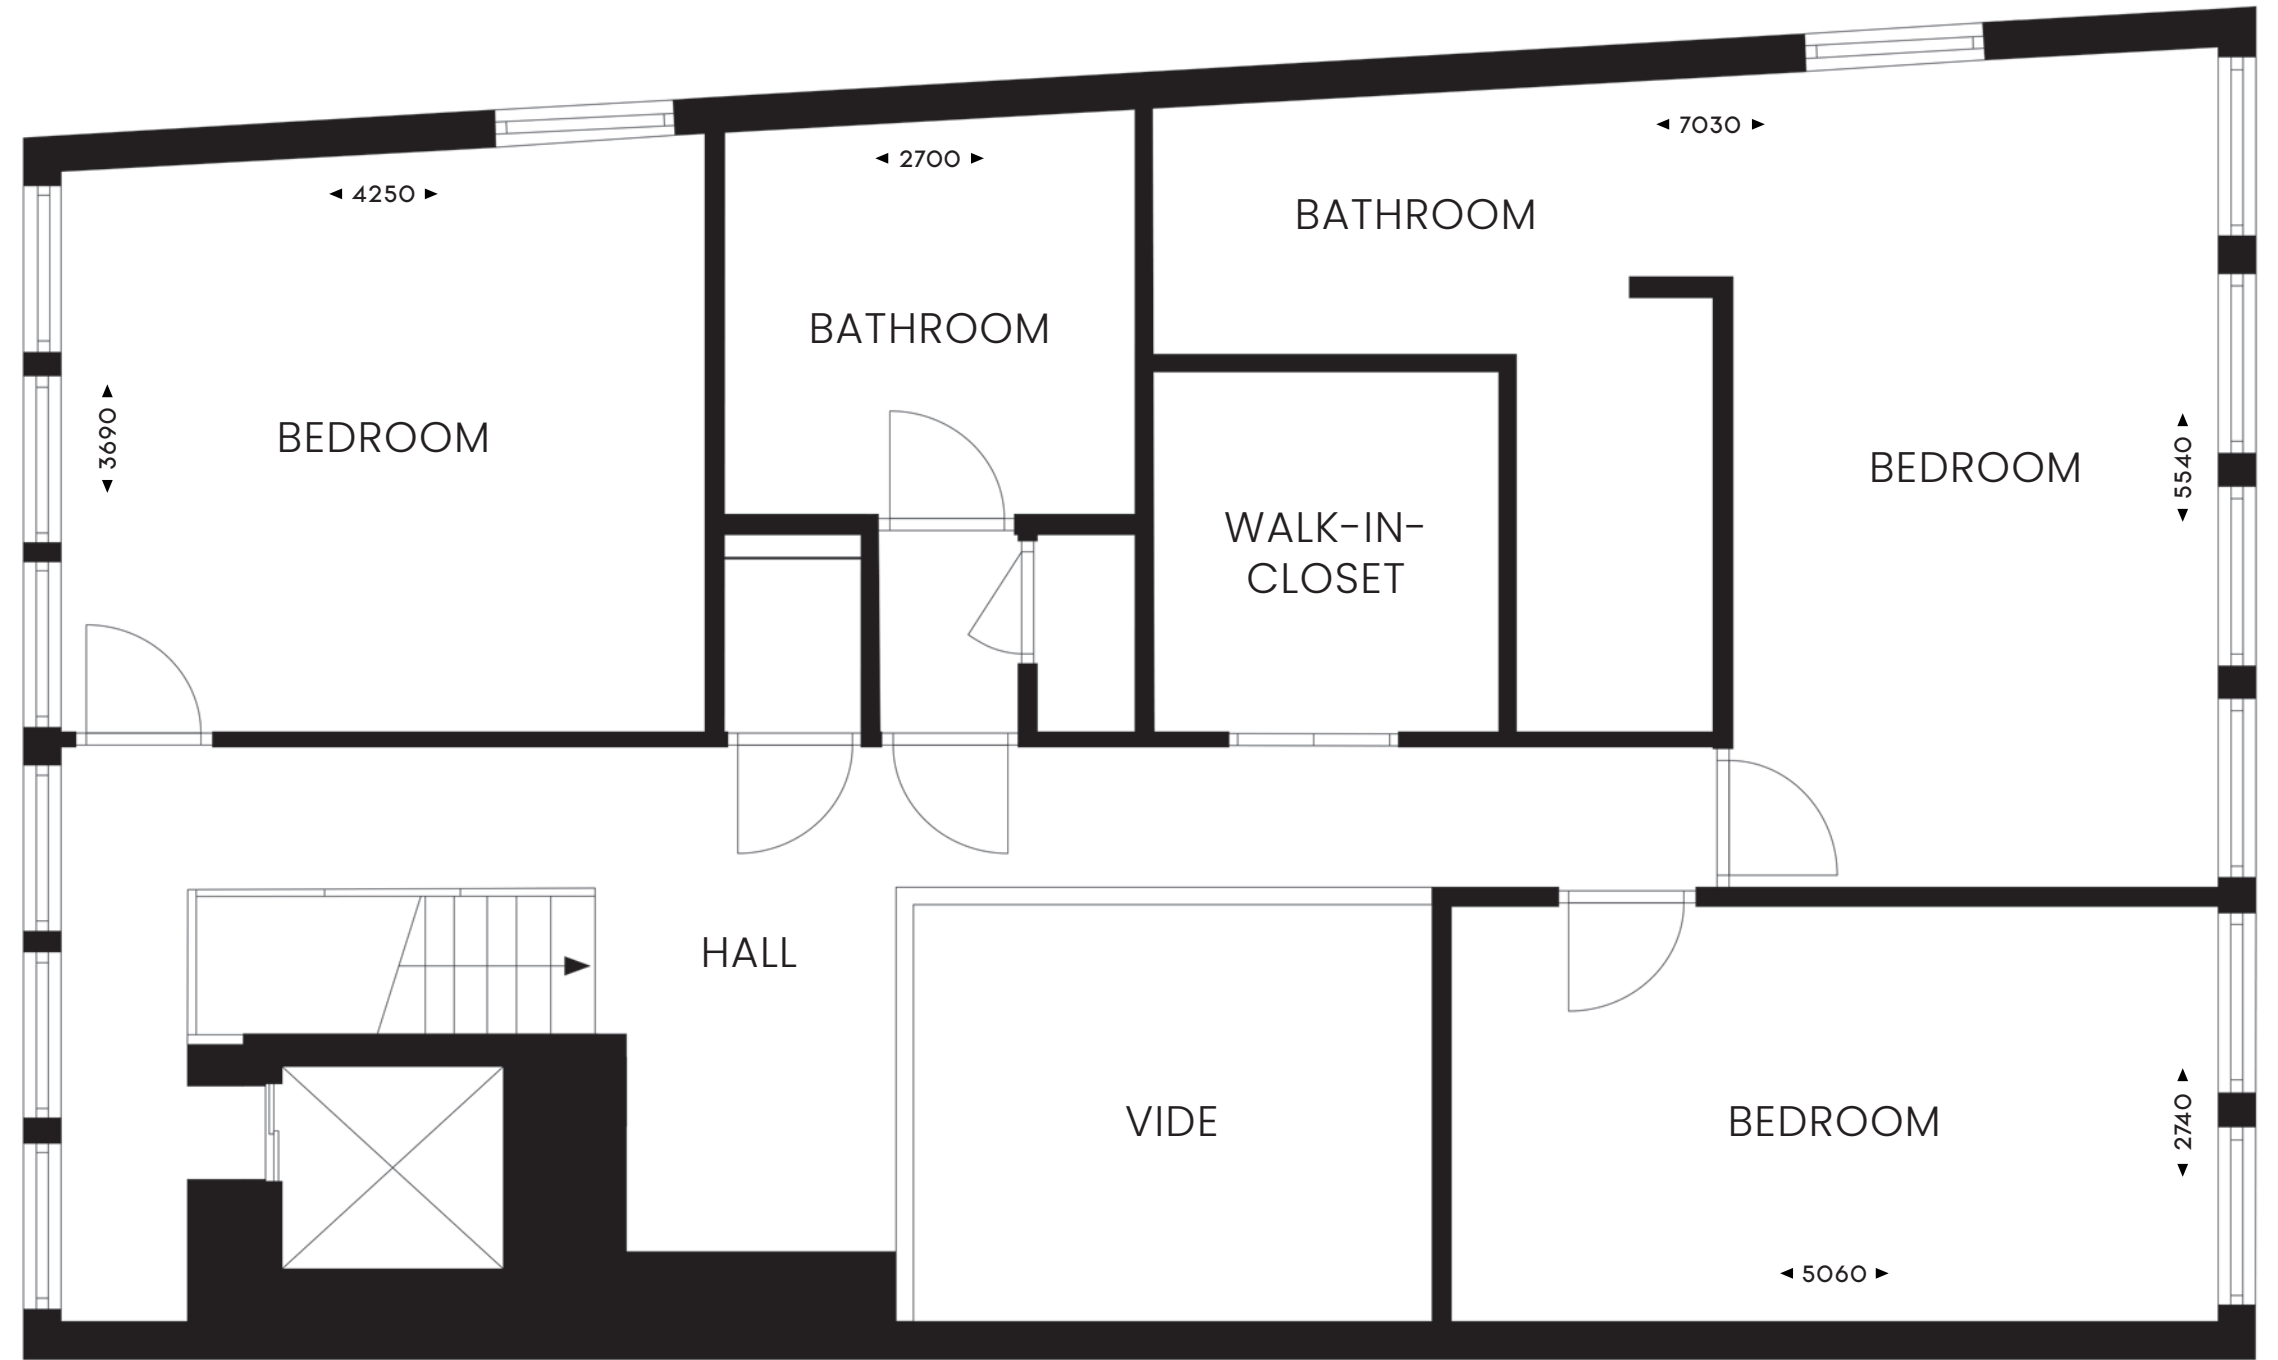

No 9

HERENGRACHT 9C

SURFACE AREA
222 m²

BEDROOMS
3

FLOOR
3 & 4

BATHROOMS
2