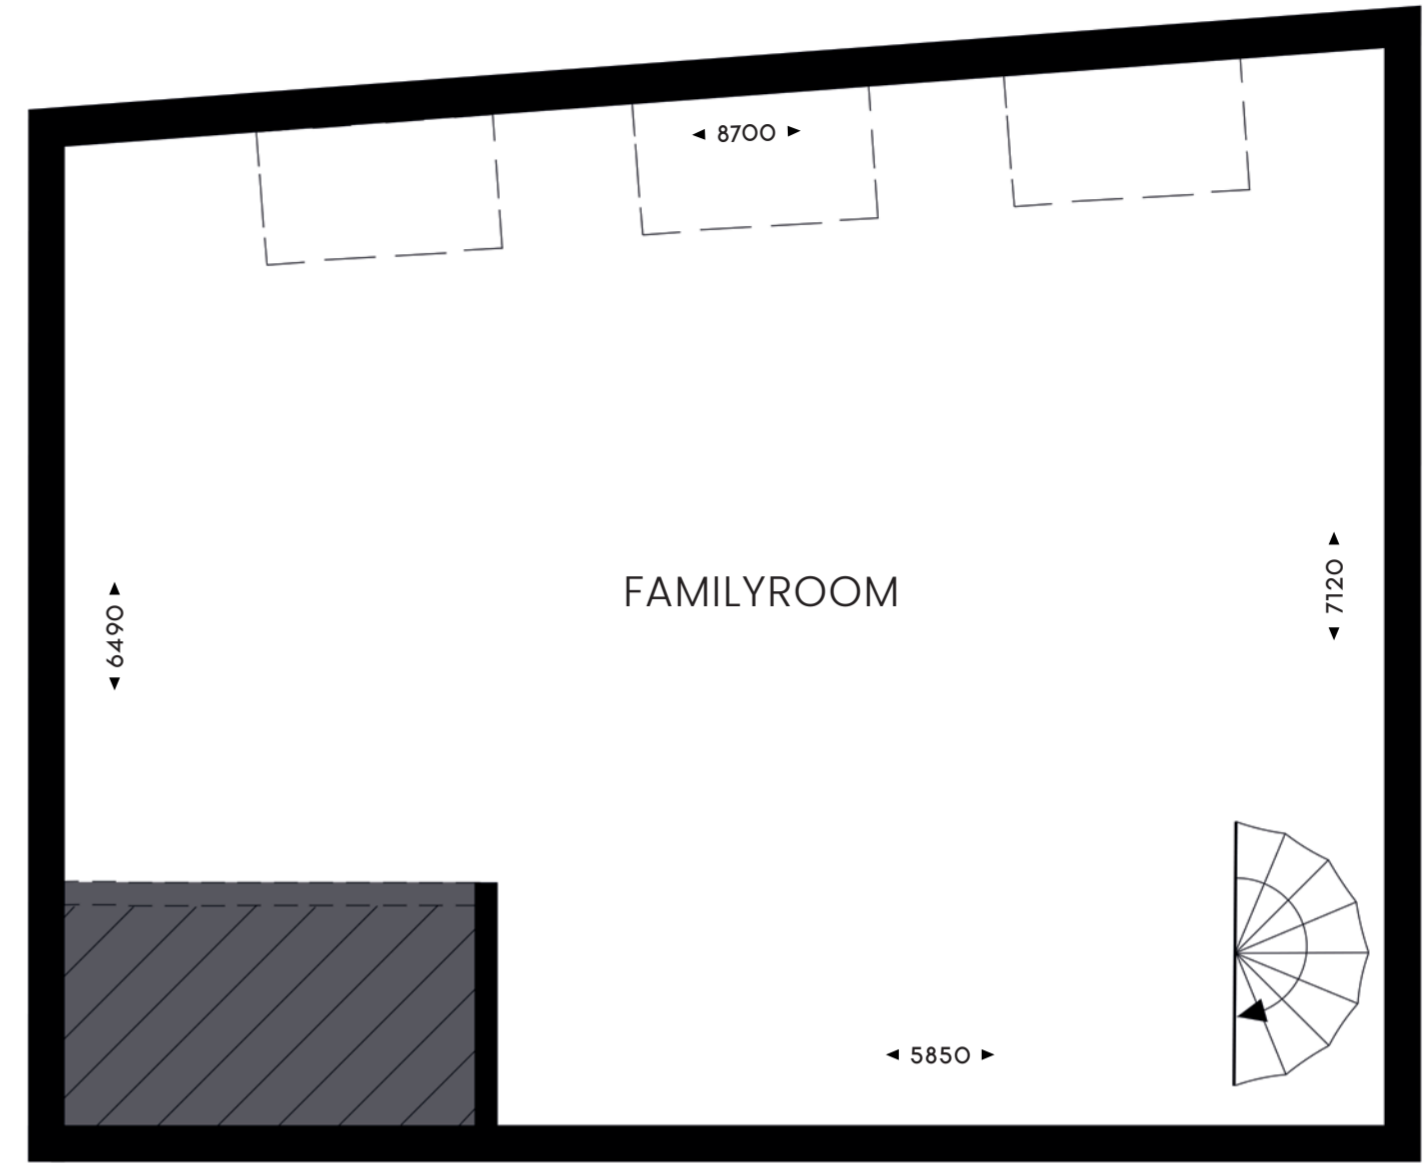

No 9

HERENGRACHT 9

SURFACE AREA
200 m²

BEDROOMS
2

FLOOR
GF & SOUT.

BATHROOMS
2